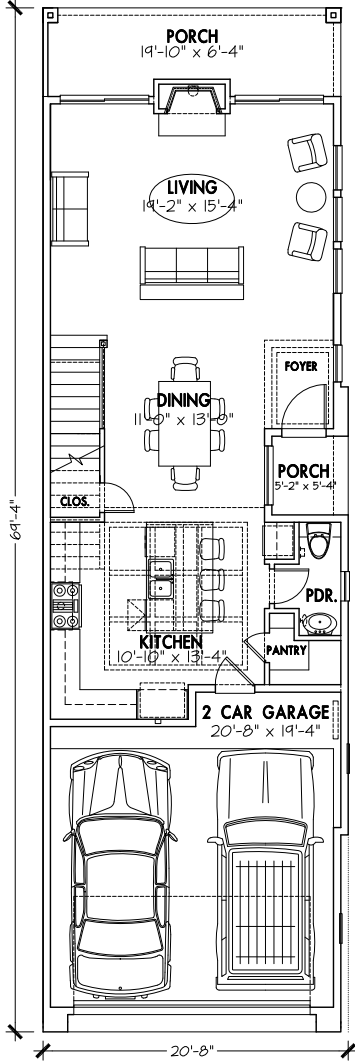

MARYLAND ST
1729 MARYLAND ST
PLAN 3220-L3

SQUARE FOOTAGES	
FIRST FLOOR:	826
SECOND FLOOR:	1278
THIRD FLOOR:	1116
TOTAL LIVING:	3220 S.F.

FIRST FLOOR

SECOND FLOOR

THIRD FLOOR

MARYLAND ST
1731 MARYLAND ST
PLAN 3220-R3

SQUARE FOOTAGES	
FIRST FLOOR:	826
SECOND FLOOR:	1278
THIRD FLOOR:	1116
TOTAL LIVING:	3220 S.F.

FIRST FLOOR

SECOND FLOOR

THIRD FLOOR