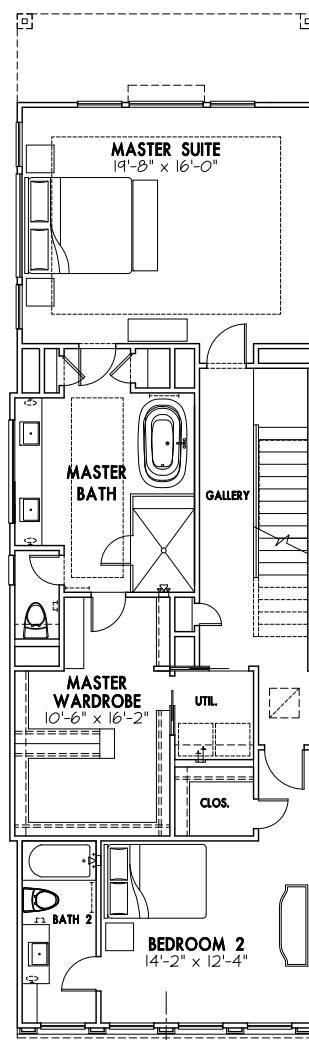

MARYLAND ST
1729 MARYLAND ST
PLAN 3220-L3

SQUARE FOOTAGES	
FIRST FLOOR:	826
SECOND FLOOR:	1278
THIRD FLOOR:	1116
TOTAL LIVING:	3220 S.F.

FIRST FLOOR

SECOND FLOOR

THIRD FLOOR

MARYLAND ST
1731 MARYLAND ST
PLAN 3220-R3

SQUARE FOOTAGES	
FIRST FLOOR:	826
SECOND FLOOR:	1278
THIRD FLOOR:	1116
TOTAL LIVING:	3220 S.F.

FIRST FLOOR

SECOND FLOOR

THIRD FLOOR