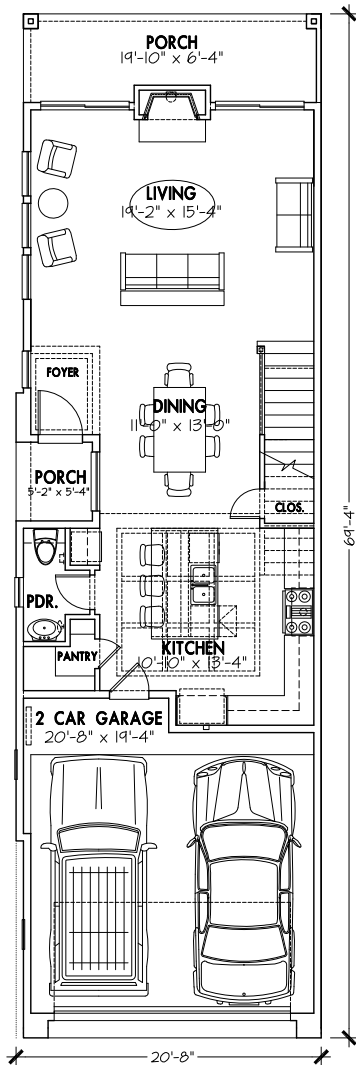

MARYLAND ST
1729 MARYLAND ST
PLAN 3220-L3

SQUARE FOOTAGES	
FIRST FLOOR:	826
SECOND FLOOR:	1278
THIRD FLOOR:	1116
TOTAL LIVING:	3220 S.F.

FIRST FLOOR

SECOND FLOOR

THIRD FLOOR

MARYLAND ST
1731 MARYLAND ST
PLAN 3220-R3

SQUARE FOOTAGES	
FIRST FLOOR:	826
SECOND FLOOR:	1278
THIRD FLOOR:	1116
TOTAL LIVING:	3220 S.F.

FIRST FLOOR

SECOND FLOOR

THIRD FLOOR