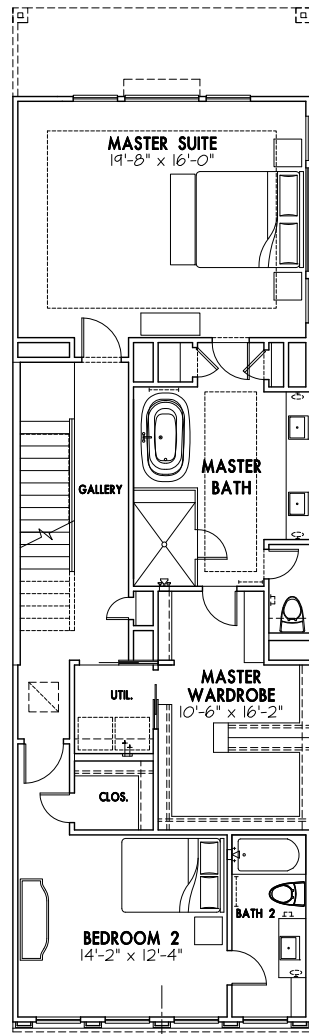

MARYLAND ST
1729 MARYLAND ST
PLAN 3220-L3

SQUARE FOOTAGES	
FIRST FLOOR:	826
SECOND FLOOR:	1278
THIRD FLOOR:	1116
TOTAL LIVING:	3220 S.F.

FIRST FLOOR

SECOND FLOOR

THIRD FLOOR

MARYLAND ST
1731 MARYLAND ST
PLAN 3220-R3

SQUARE FOOTAGES	
FIRST FLOOR:	826
SECOND FLOOR:	1278
THIRD FLOOR:	1116
TOTAL LIVING:	3220 S.F.

FIRST FLOOR

SECOND FLOOR

THIRD FLOOR