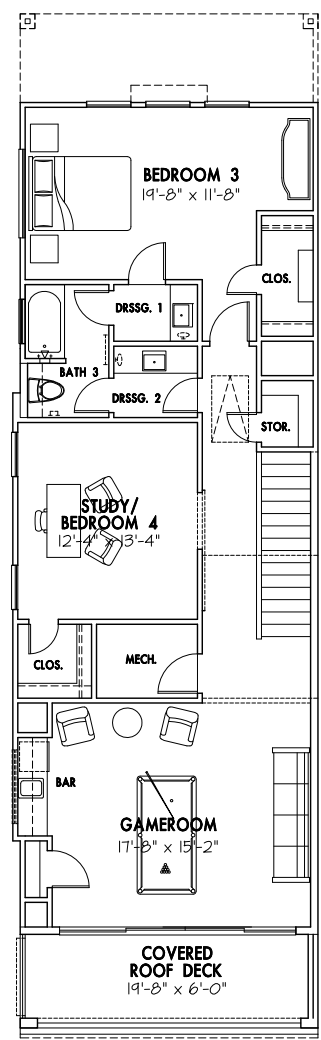

MARYLAND ST
1729 MARYLAND ST
PLAN 3220-L3

SQUARE FOOTAGES	
FIRST FLOOR:	826
SECOND FLOOR:	1278
THIRD FLOOR:	1116
TOTAL LIVING:	3220 S.F.

FIRST FLOOR

SECOND FLOOR

THIRD FLOOR

MARYLAND ST
1731 MARYLAND ST
PLAN 3220-R3

SQUARE FOOTAGES	
FIRST FLOOR:	826
SECOND FLOOR:	1278
THIRD FLOOR:	1116
TOTAL LIVING:	3220 S.F.

FIRST FLOOR

SECOND FLOOR

THIRD FLOOR