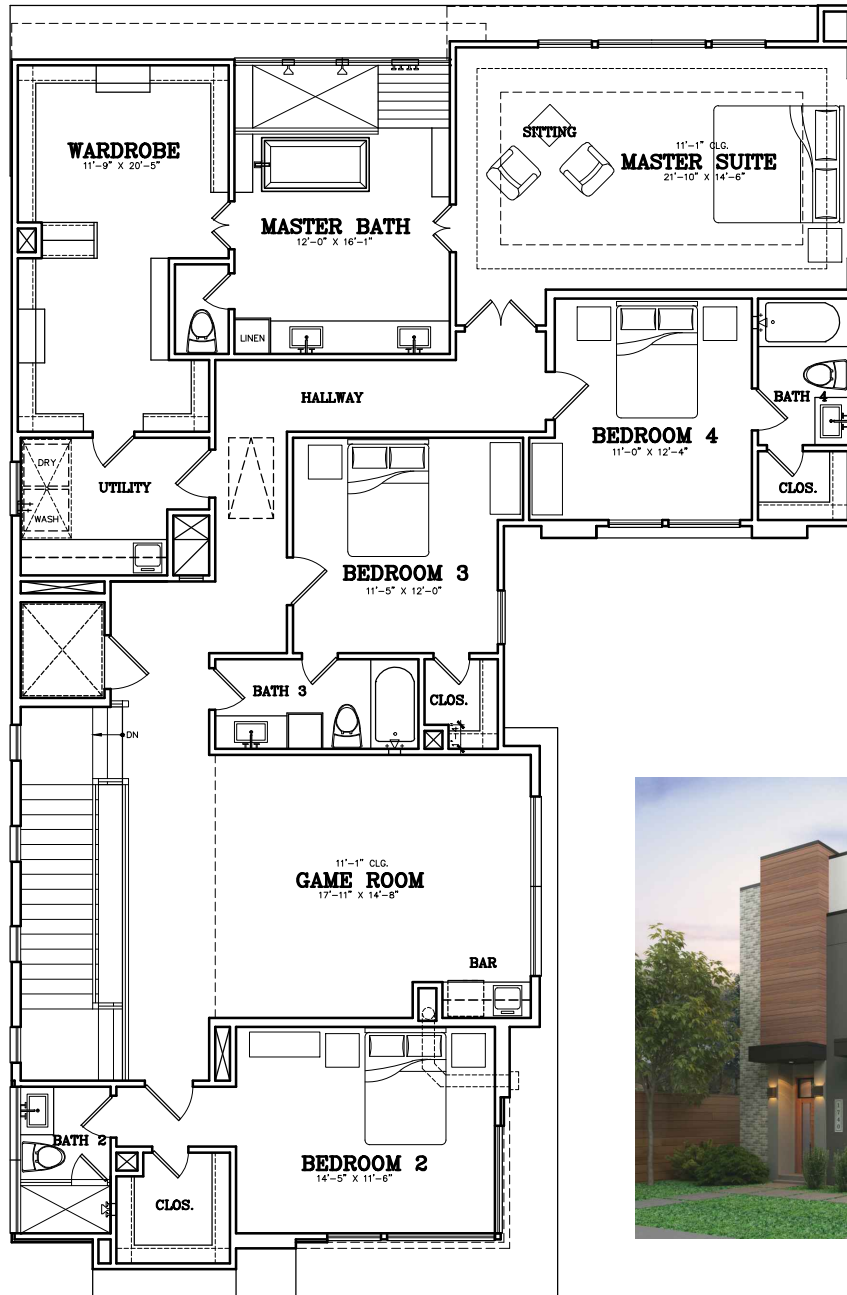

LEVEL ONE:	1647
LEVEL TWO:	2234
TOTAL LIVING:	3881
OVERALL WIDTH:	46'-11"
OVERALL DEPTH:	68'-5"
1st FLOOR CLG.:	12'-0"U.O.N.
2nd FLOOR CLG.:	10'-1"U.O.N.

FIRST FLOOR

1 7 4 0 H A R O L D S T R E E T

LEVEL ONE:	1647
LEVEL TWO:	2234
TOTAL LIVING:	3881
OVERALL WIDTH:	46'-11"
OVERALL DEPTH:	68'-5"
1st FLOOR CLG.:	12'-0"U.O.N.
2nd FLOOR CLG.:	10'-1"U.O.N.

SECOND FLOOR

1 7 4 0 H A R O L D S T R E E T