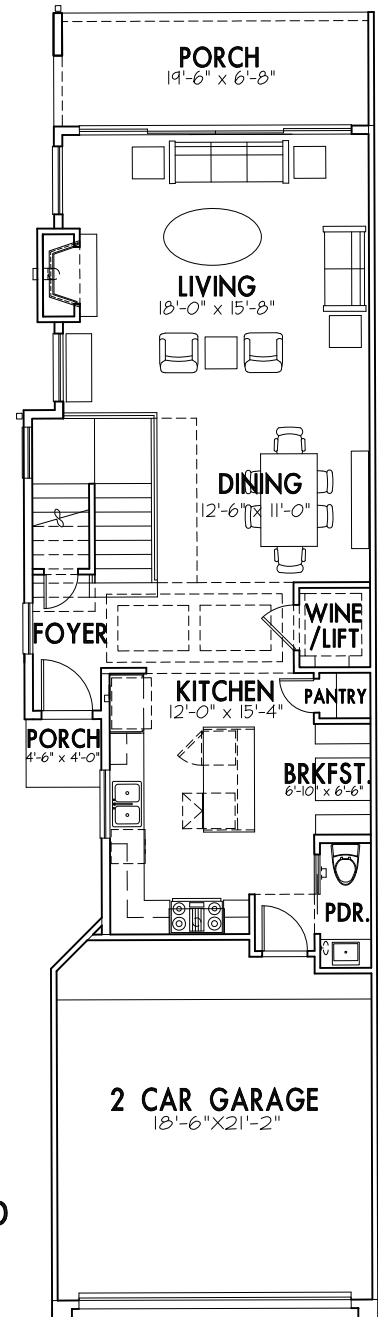

WEST PIERCE

1140 WEST PIERCE STREET

SQUARE FOOTAGES	
FIRST FLOOR:	914
SECOND FLOOR:	1396
THIRD FLOOR:	1142
TOTAL LIVING:	3452 S.F.

3D IMAGES ARE ARTIST'S REPRESENTATION ONLY

WEST PIERCE

1142 WEST PIERCE STREET

SQUARE FOOTAGES	
FIRST FLOOR:	914
SECOND FLOOR:	1396
THIRD FLOOR:	1142
TOTAL LIVING:	3452 S.F.

3D IMAGES ARE ARTIST'S REPRESENTATION ONLY