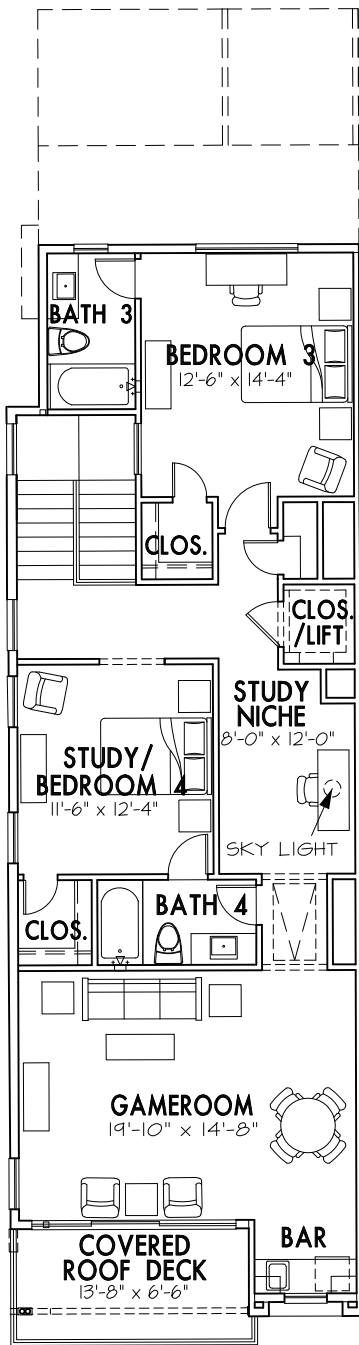

WEST PIERCE

1140 WEST PIERCE STREET

SQUARE FOOTAGES	
FIRST FLOOR:	914
SECOND FLOOR:	1396
THIRD FLOOR:	1142
TOTAL LIVING:	3452 S.F.

3D IMAGES ARE ARTIST'S REPRESENTATION ONLY

WEST PIERCE

1142 WEST PIERCE STREET

SQUARE FOOTAGES	
FIRST FLOOR:	914
SECOND FLOOR:	1396
THIRD FLOOR:	1142
TOTAL LIVING:	3452 S.F.

3D IMAGES ARE ARTIST'S REPRESENTATION ONLY