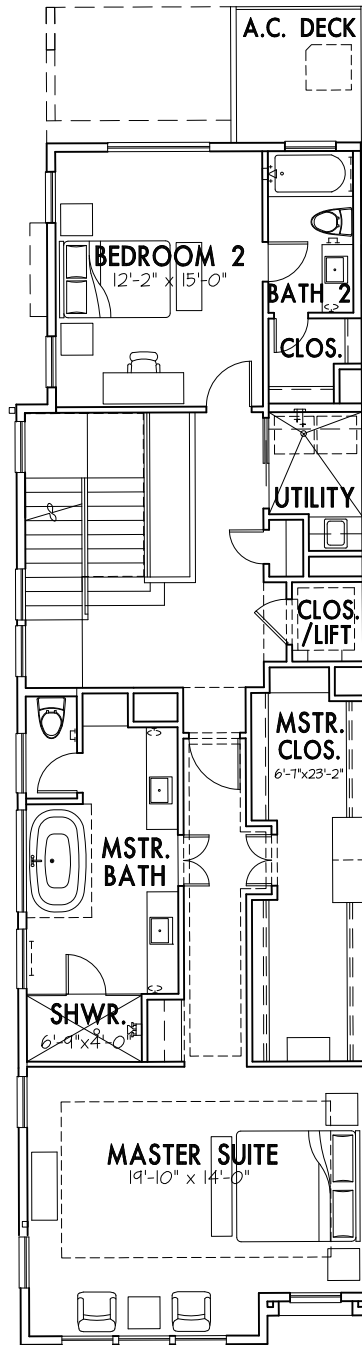

WEST PIERCE

1140 WEST PIERCE STREET

SQUARE FOOTAGES	
FIRST FLOOR:	914
SECOND FLOOR:	1396
THIRD FLOOR:	1142
TOTAL LIVING:	3452 S.F.

3D IMAGES ARE ARTIST'S REPRESENTATION ONLY

WEST PIERCE

1142 WEST PIERCE STREET

SQUARE FOOTAGES	
FIRST FLOOR:	914
SECOND FLOOR:	1396
THIRD FLOOR:	1142
TOTAL LIVING:	3452 S.F.

3D IMAGES ARE ARTIST'S REPRESENTATION ONLY